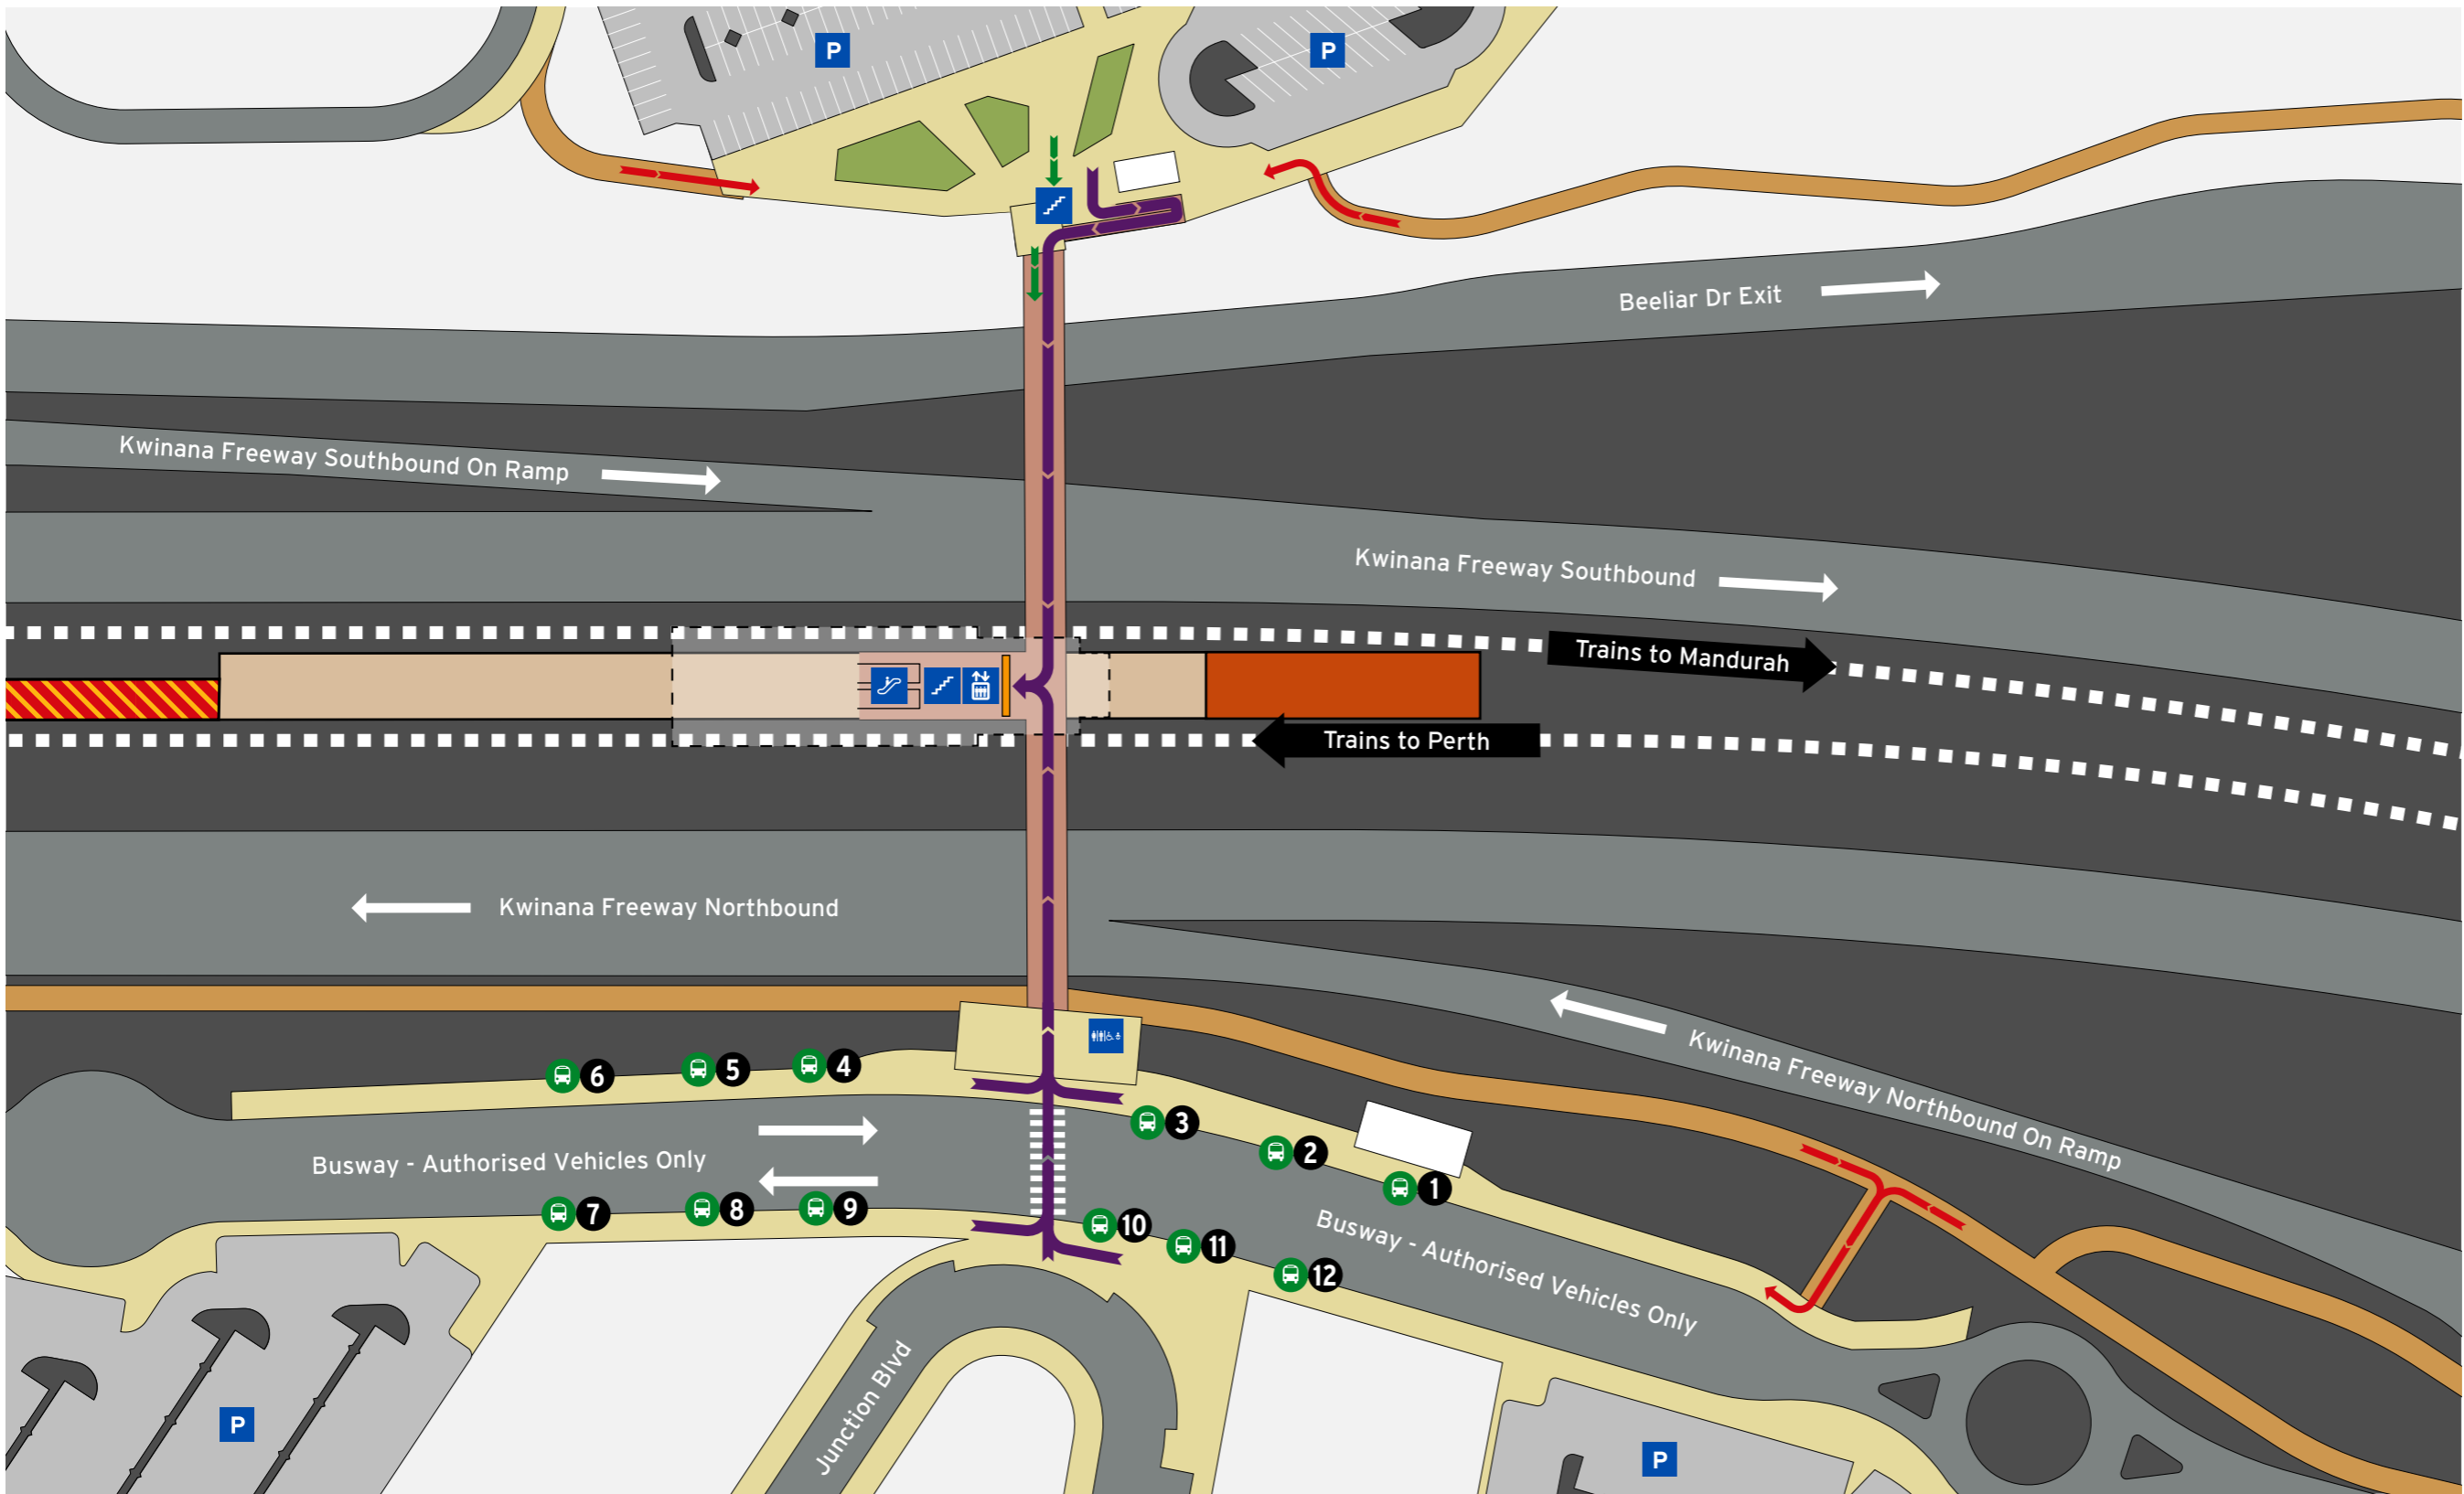

Legend

<p>North Point</p>	<p>Scale</p>	<p>Transperth Parking</p>	<p>Pathways</p>	<p>Principal Shared Path</p>	<p>Non-Accessible Area</p>	<p>No Platform Access</p>
			<p>Platforms</p>	<p>Road</p>	<p>Temporary Platform</p>	

Cockburn Central Station - Access Map 2 of 3 Current as 20/11/2023

Bus Stands

Stand	Route
1	525, 526
2	523, 527
3	233, 518
4	530, 531
5	532
6	Set Down
7	Transwa
8	514, 515
9	520
10	Set Down
11	529
12	Train Replacement to Perth 909

Legend

North Point	Scale				Toilets - Male & Female Accessible Baby change room	Pathways	Principal Shared Path	Temporary Platform
						Platforms	Road	No Platform Access

P | Parking Information

When to pay

For more information on parking your vehicle visit transperth.wa.gov.au

Legend

		Bike Shelter	Bus Stand	ACROD Parking	SmartParker Machine	Concourse & Ramp	Non-Accessible Area
North Point	Scale	Bike U-rails	Taxi	Short Term Parking	Pathways	Principal Shared Path	Temporary Platform
		Motorbikes		Transperth Parking	Platforms	Road	No Platform Access