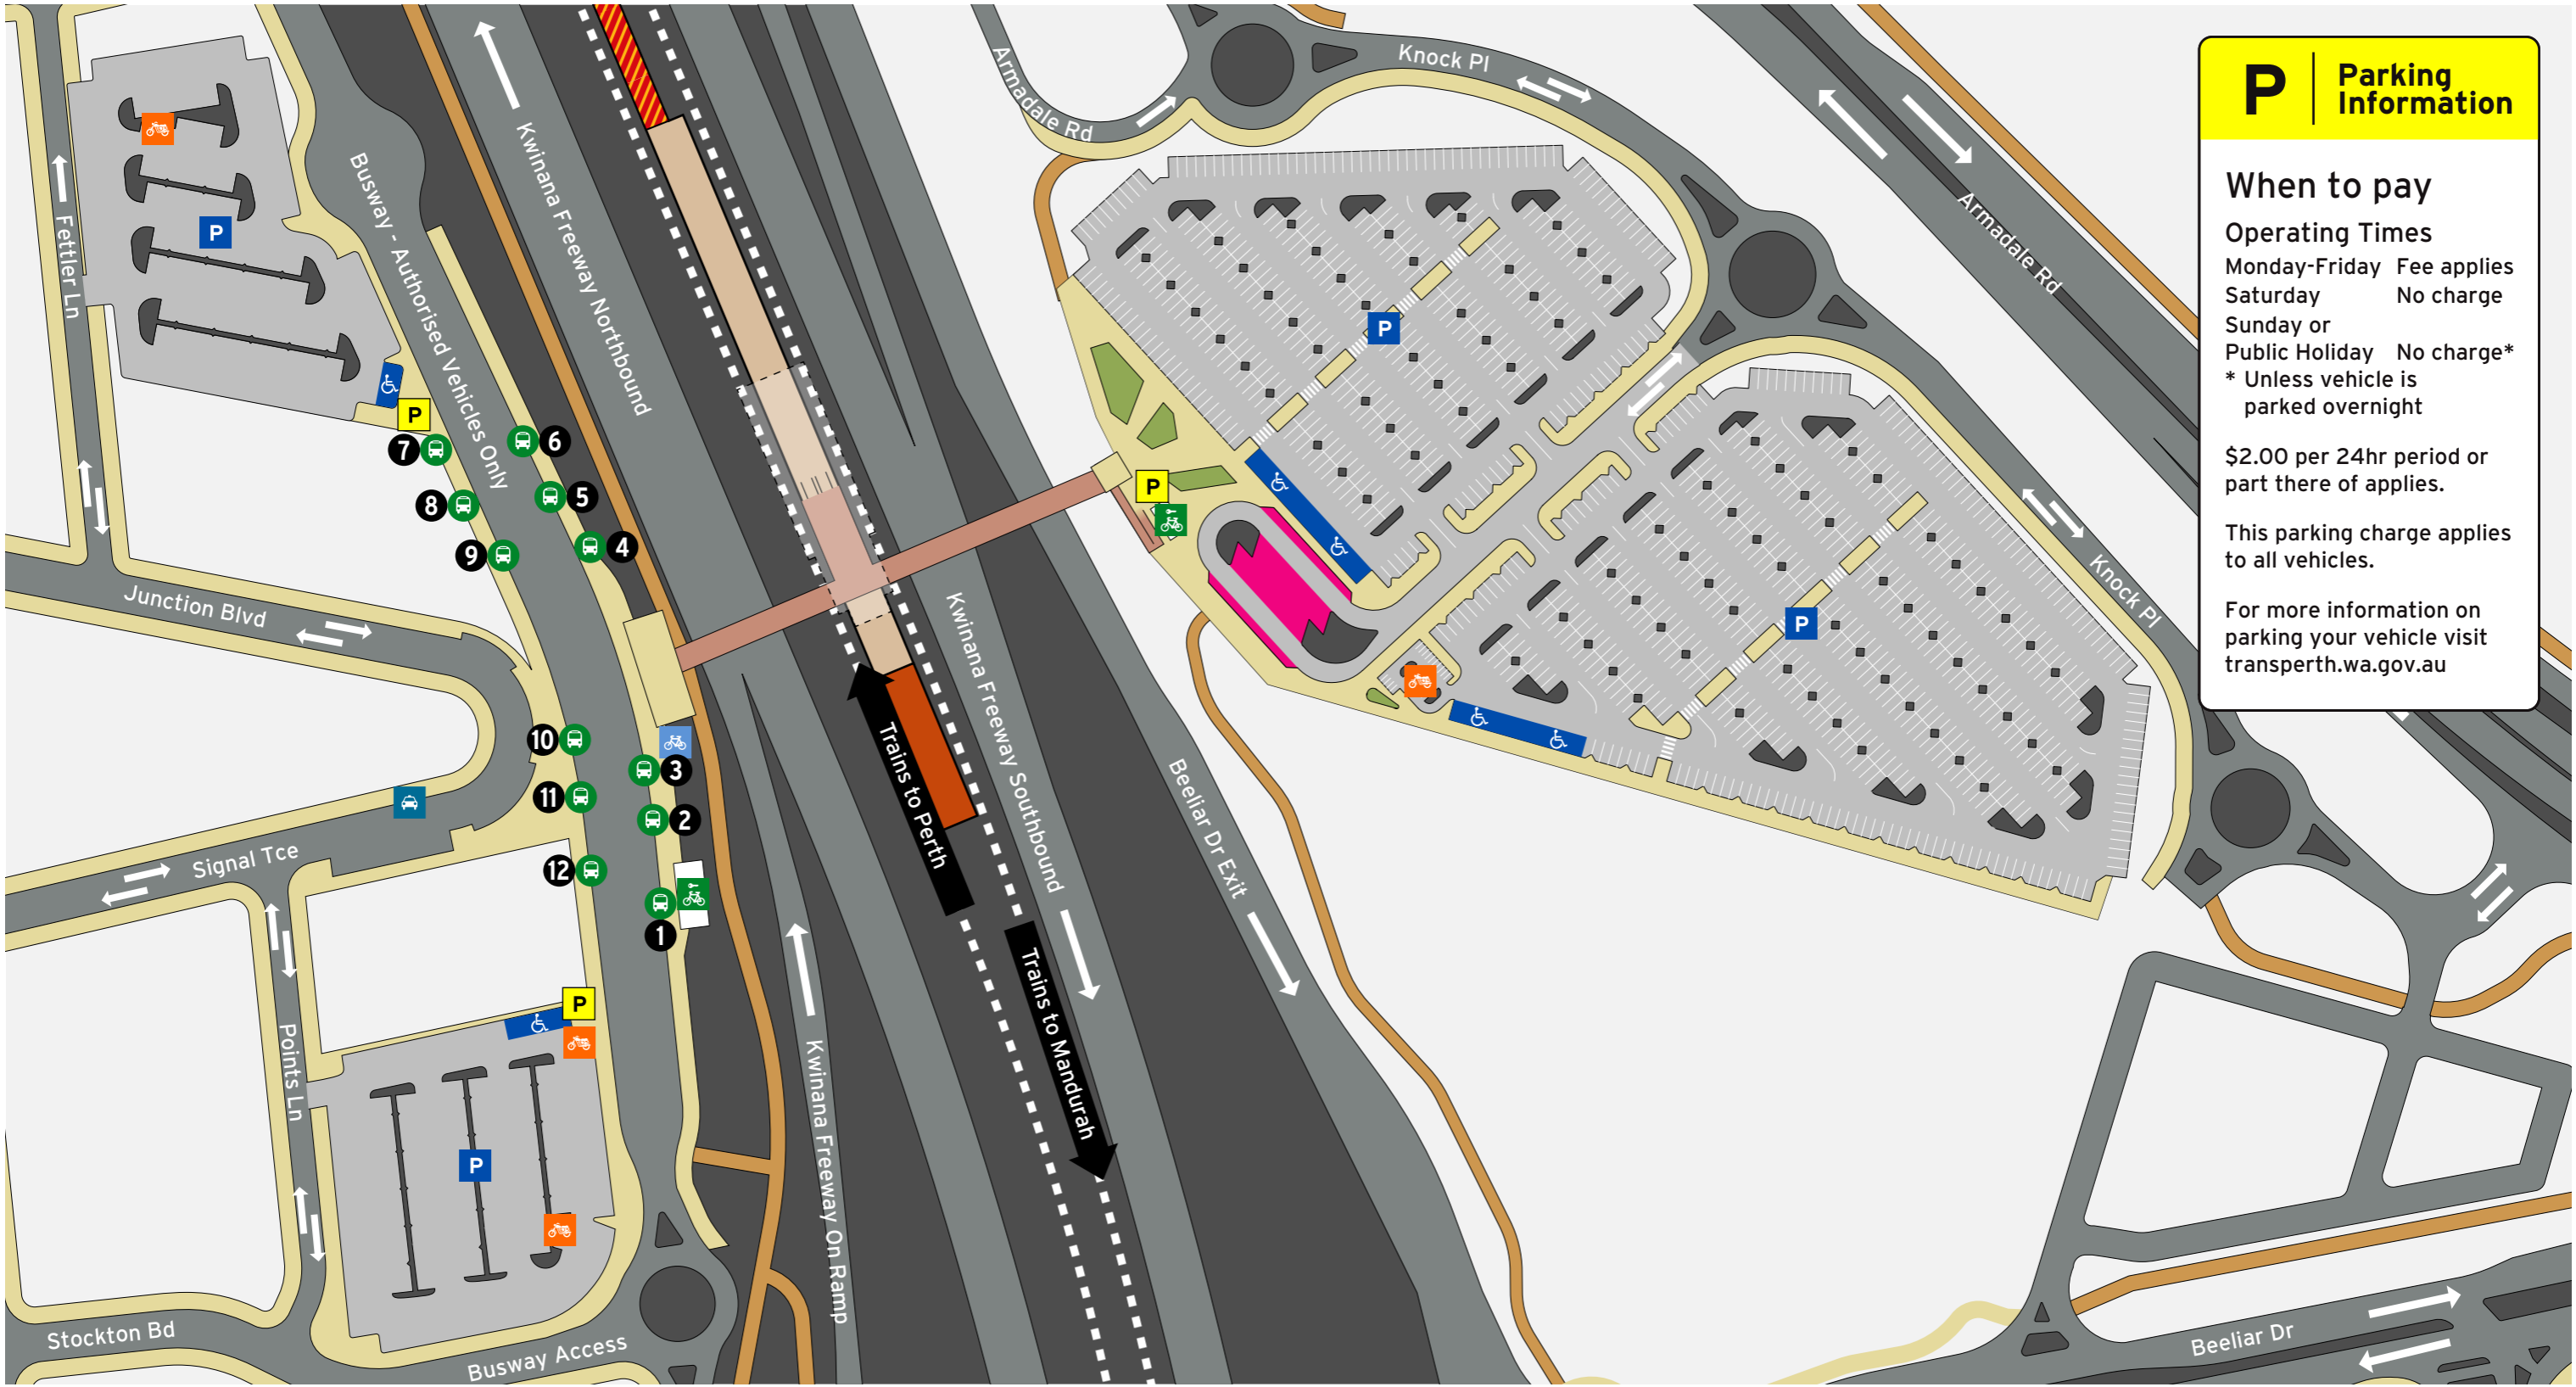

Legend

<p>North Point</p>	<p>Scale</p>	<p>Transperth Parking</p>	<p>Pathways</p>	<p>Principal Shared Path</p>	<p>Non-Accessible Area</p>	<p>No Platform Access</p>
			<p>Platforms</p>	<p>Road</p>	<p>Temporary Platform</p>	

Cockburn Central Station - Access Map 2 of 3 Current as 20/11/2023

Bus Stands

Stand	Route
1	525, 526
2	523, 527
3	233, 518
4	530, 531
5	532
6	Set Down
7	Transwa
8	514, 515
9	520
10	Set Down
11	529
12	Train Replacement to Perth 909

Legend

North Point	Scale				Toilets - Male & Female Accessible Baby change room	Pathways	Principal Shared Path	Temporary Platform
						Platforms	Road	No Platform Access

P | Parking Information

When to pay

For more information on parking your vehicle visit transperth.wa.gov.au

Legend

		Bike Shelter	Bus Stand	ACROD Parking	SmartParker Machine	Concourse & Ramp	Non-Accessible Area
North Point	Scale	Bike U-rails	Taxi	Short Term Parking	Pathways	Principal Shared Path	Temporary Platform
		Motorbikes		Transperth Parking	Platforms	Road	No Platform Access